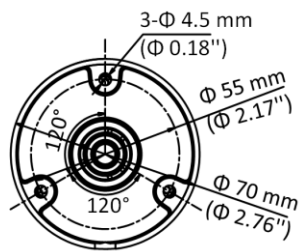

Available Model

DS-2CE16D0T-ITPF (C)

Dimension