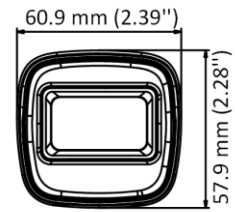

DS-2CE16D0T-ITPF (C) 2 MP Camera

- 2 MP, 1920 × 1080 resolution
- 2.8 mm, 3.6 mm, 6 mm fixed lens
- 4 in 1 video output (switchable TVI/AHD/CVI/CVBS)
- Smart IR, up to 25 m IR distance
- IP67

Specification

Camera	
Image Sensor	2 MP CMOS
Signal System	PAL/NTSC
Resolution	1920 (H) × 1080 (V)
Frame Rate	TVI: 1080P@30fps, 1080P@25fps CVI: 1080P@30fps, 1080P@25fps AHD: 1080P@30fps, 1080P@25fps CVBS: PAL/NTSC
Min. illumination	0.01 Lux@(F1.2, AGC ON), 0 Lux with IR
Shutter Time	PAL: 1/25 s to 1/50, 000 s NTSC: 1/30 s to 1/50, 000 s
Lens	2.8 mm, 3.6 mm, 6 mm fixed lens
Field of View	2.8 mm, horizontal FOV: 101°, vertical FOV: 60°, diagonal FOV: 122° 3.6 mm, horizontal FOV: 79.6°, vertical FOV: 43.5°, diagonal FOV: 93.7° 6 mm, horizontal FOV: 51.9°, vertical FOV: 30°, diagonal FOV: 58.8°
Lens Mount	M12
Day & Night	ICR
WDR (Wide Dynamic Range)	Digital WDR
Angle Adjustment	Pan: 0 to 360°, Tilt: 0 to 90°, Rotation: 0 to 360°
Menu	
Image Mode	STD/HIGH-SAT
AGC	Yes
Day/Night Mode	Auto/Color/BW (Black and White)
White Balance	Auto/Manual
AE (Auto Exposure) Mode	DWDR/BLC/HLC/Global
Noise Reduction	2D DNR
Language	English
Function	Brightness, Sharpness, Smart IR
Interface	
Video Output	Switchable TVI/AHD/CVI/CVBS
General	
Operating Conditions	-40 °C to 60 °C (-40 °F to 140 °F), humidity 90% or less (non-condensing)
Power Supply	12 VDC ± 25%
Power Consumption	Max. 2.2 W
Protection Level	IP67
Material	Plastic
IR Range	Up to 25 m
Communication	HIKVISION-C
Dimensions	57.9 mm × 60.9 mm × 138.8 mm (2.28" × 2.39" × 5.47")
Weight	Approx. 141 g (0.31 lb.)

Available Model

DS-2CE16D0T-ITPF (C)

Dimension

Accessory

**DS-1280ZJ-XS
Junction Box**

Distributed by

**HIKVISION®****Headquarters**

No.555 Qianmo Road, Binjiang District,
Hangzhou 310051, China
T +86-571-8807-5998
overseasbusiness@hikvision.com