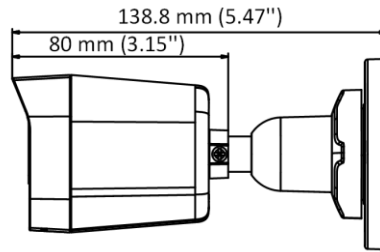

Available Model

DS-2CE16D0T-ITPF (C)

Dimension