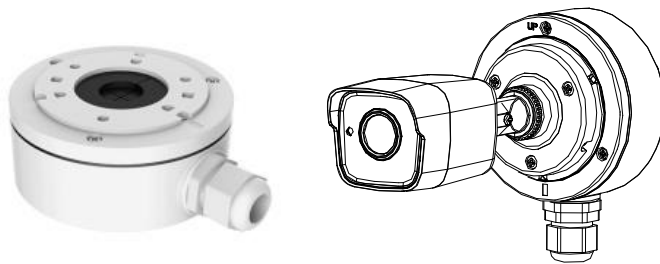

DS-2CE16H0T-ITF 5 MP Bullet Camera

Key Features

- 5 MP high performance COMS
- 2560 × 1944 resolution
- 2.8 mm, 3.6 mm, 6 mm fixed lens
- EXIR 2.0, smart IR, up to 20 m IR distance
- OSD menu, 2D DNR, DWDR
- 4 in 1 video output (switchable TVI/AHD/CVI/CVBS)
- IP67
- Up the coax (HIKVISION-C)

Specification

Camera	
Image Sensor	5 MP CMOS image sensor
Resolution	2560 (H) × 1944 (V)
Min. Illumination	Color: 0.01 Lux @ (F1.2, AGC ON), 0 Lux with IR
Shutter Time	PAL: 1/25 s to 1/50, 000 s NTSC: 1/30 s to 1/50, 000 s
Lens	2.8 mm, 3.6 mm, 6 mm fixed focal lens
Horizontal Field of View	85.5° (2.8 mm), 80.1° (3.6 mm), 57.1° (6 mm)
Lens Mount	M12
Day & Night	IR cut filter
Angle Adjustment	Pan: 0° to 360°; Tilt: 0° to 180°; Rotate: 0° to 360°
Synchronization	Internal synchronization
Frame Rate	PAL: 5 MP@20fps, 4 MP@25fps, 1080p@25fps NTSC: 5 MP@20fps, 4 MP@30fps, 1080p@30fps
Menu	
AGC	Support
D/N Mode	Auto/Color/BW (Black and White)
White Balance	ATW/MWB
BLC	Support
DWDR (Digital Wide Dynamic Range)	Support
Language	English
Functions	Brightness, Sharpness, DNR , Mirror, Smart IR
Interface	
Video Output	1 HD analog output
Switch Button	TVI/AHD/CVI/CVBS
General	
Operating Conditions	-40 °C to 60 °C (-40 °F to 140 °F), humidity: 90% or less (non-condensation)
Power Supply	12 VDC ±25%
Power Consumption	Max. 4.3 W
Protection Level	IP67
Material	Metal
IR Range	Up to 20 m
Communication	Up the coax, Protocol: HIKVISION-C (TVI output)
Dimensions	58 mm × 61 mm × 163 mm (2.28" × 2.40" × 6.42")
Weight	Approx. 350 g (0.77 lb.)

Order Model

DS-2CE16H0T-ITF

Dimension

Accessory

DS-1280ZJ-XS Junction Box

Distributed by

HIKVISION

Headquarters