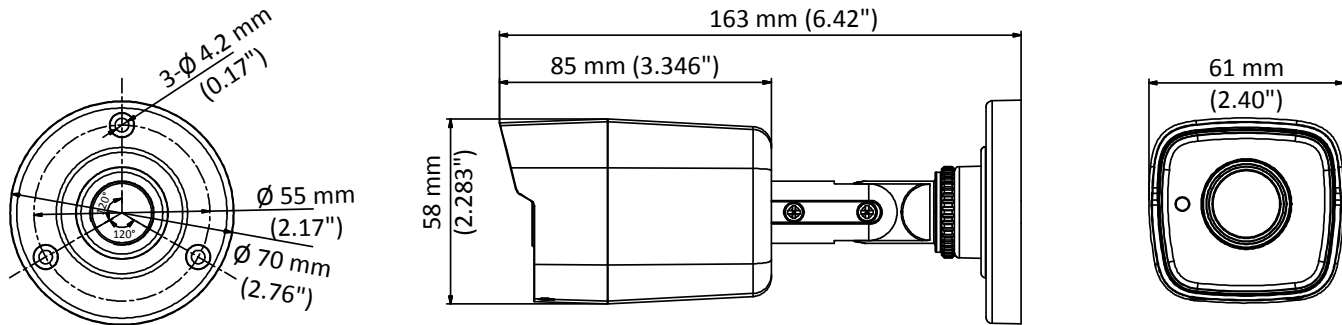

Order Model

DS-2CE16H0T-ITF

Dimension