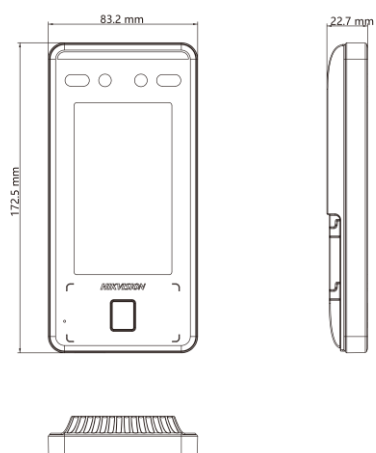

▪ **Available Model**

DS-K1T341CMF

▪ **Dimension**